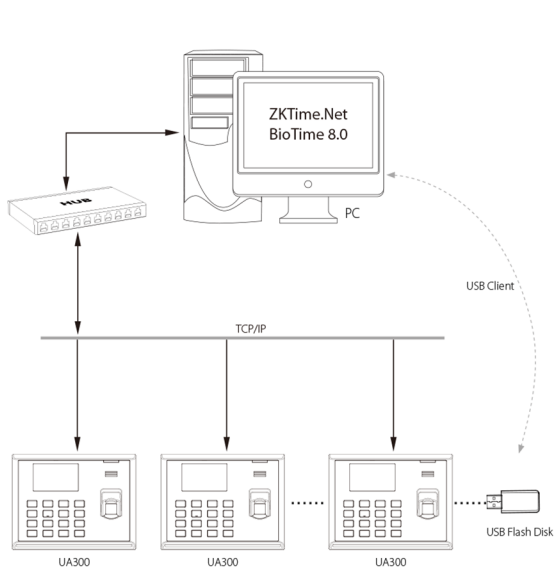

Specifications

Fingerprint Capacity	3,000 (1:N)
Card Capacity	10,000 (Optional)
Record Capacity	100,000
Display	2.8-inch TFT Screen
Communication	TCP/IP, USB-host / Client(Optional)
Standard Functions	Webserver, SMS, Automatic Status Switch, Self-Service Query, Workcode, T9 Input, 14-digit User ID, DST, Schedule Bell
Optional Functions	ID / IC / HID, External Printer and Bell, Photo ID, ADMS
Software	ZKTime.Net, ZKBio Time
Power Supply	DC 5V 0.8A
Verification Speed	≤0.5 sec
Operating Temp.	0 °C- 45 °C
Operating Humidity	20%-80%
Dimension	180 × 135 × 37 mm (Length × Width × Thickness)
Net Weight	0.70 kg

Configuration

What's in the Box