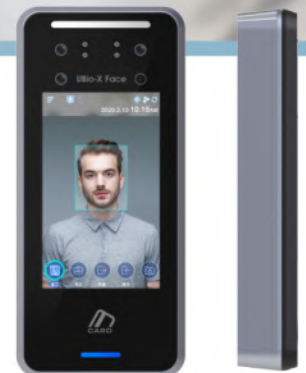

# UBio-X Face

## Face Recognition Terminal

- **Walk-Through method** Face Recognition at a distance up to **3m**
- Face Authentication under illuminance up to **25,000 Lux**
- **Liveness Detection**
- **Anti-Spoofing** attacks against photos, videos & 3D masks
- **Easy Face Enrollment**, Using Camera or Phone Pictures
- **Temperature Detection** combines Face Recognition system
- Easy installation with **PoE** (Optional)

## SPECIFICATIONS

Biometric	Face	
Dust & Waterproof	IP65	
CPU	Cortex-A9 Quad Core 1.0GHz	
Memory	2GB RAM + 16GB Flash Memory	
Display	5"Color Touch Screen	
Capacity	Up to 500,000 Users (1Card : 1User) Up to 20,000 Users (1Face : 1User) Face 1:20,000 < 1sec	Event Logs : 10,000,000 Photo Logs : 20,000
Interface	External I/O, TCP/IP, RS-232, RS-485, Wiegand, PoE (Optional), HID Prox, iClass (Optional)	
Dimension (W x H x D) mm	94 x 224 x 35.5	

## TYPES

Standard

Movable

Desk

Wall-Mounted

Gate